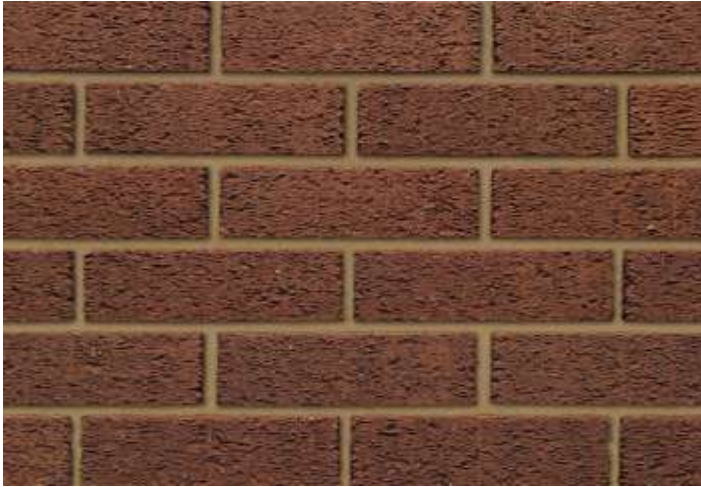

# Aldridge Multi Rustic

**Ibstock**  
At the heart of building

## Product Information

Ibstock Code:	0270
Type:	Wirecut
Facing Description:	Rusticated
Dry Brick Weight (kg):	2.1kg
Pack Quantity:	316
Packaging (standard):	Banded (plastic)
Factory:	Aldridge